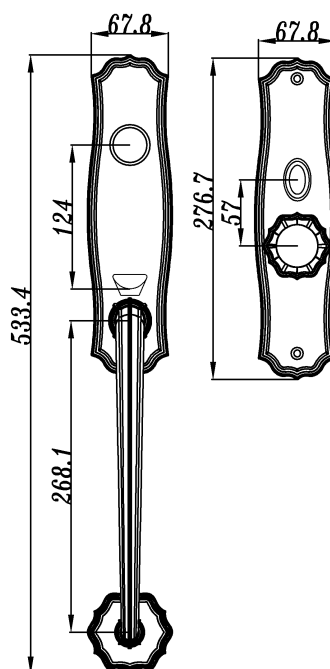

Applicable door thickness: standard: 36-52mm; narrow: 33-42mm; extra: 46-60mm.

Packing: paper box available

Lock Body

- * Solid brass deadbolt, anti-cut, secure and durable
- * Solid brass latch, anti-insert, easily reversible
- * Quality stainless steel lock body shell and high-tech Mechanism inside, more stable and higher security
- * 304 stainless steel strike and front plate

Solid Brass Handle Lock Series

Model 10124

Model 10125

Solid Brass Handle Lock Series

Model 10129

Model 10130

Solid Brass Handle Lock Series

Model 10131

Model 10132

Solid Brass Handle Lock Series

Model 10133

Model 10134

Solid Brass Handle Lock Series

Model 10135

Model 10202

Solid Brass Handle Lock Series

Model 10223

Model 10226

Solid Brass Handle Lock Series

Model 10228

Model 10229