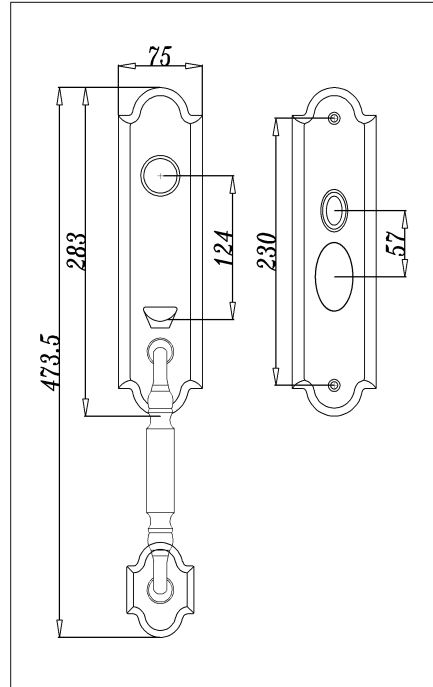

Applicable door thickness: standard: 36-52mm; narrow: 33-42mm; extra: 46-60mm.

Packing: paper box available

Lock Body

- * Solid brass deadbolt, anti-cut, secure and durable
- * Solid brass latch, anti-insert, easily reversible
- * Quality stainless steel lock body shell and high-tech Mechanism inside, more stable and higher security
- * 304 stainless steel strike and front plate

Model 10132

Solid Brass Handle Lock Series

Model 10133

Model 10134

Solid Brass Handle Lock Series

Model 10135

Model 10202

Solid Brass Handle Lock Series