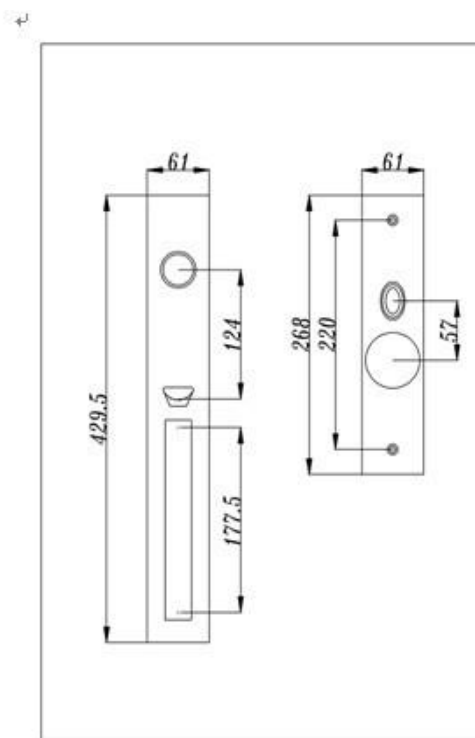

Model 10123