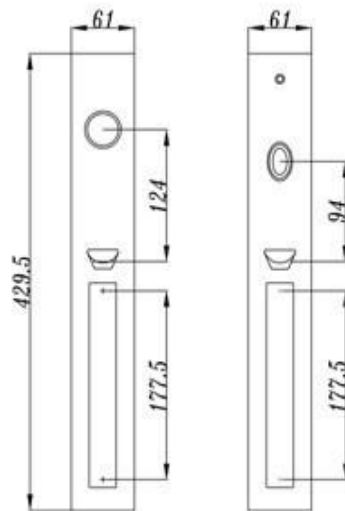

Solid Brass Handle Lock Series

Model 10223