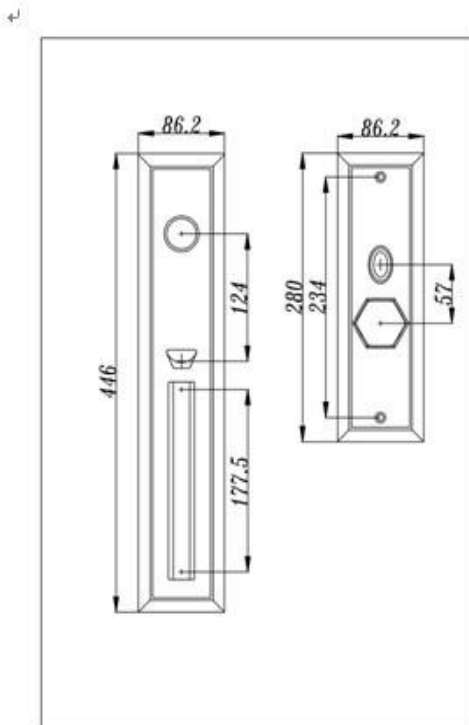

Solid Brass Handle Lock Series

Model 10122