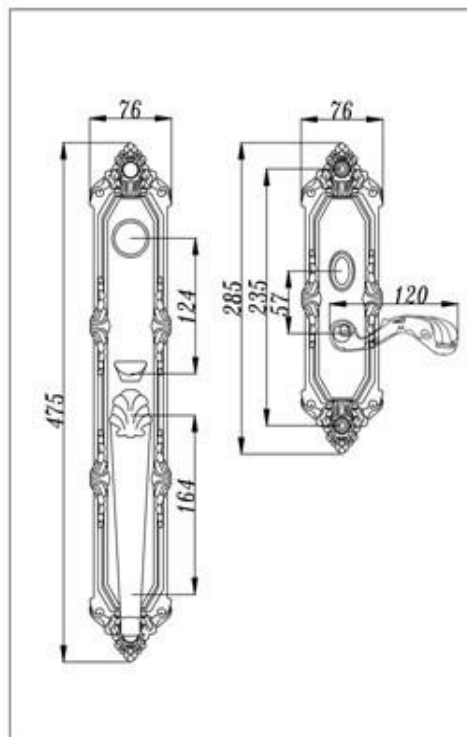

Solid Brass Handle Lock Series

Model: 10106