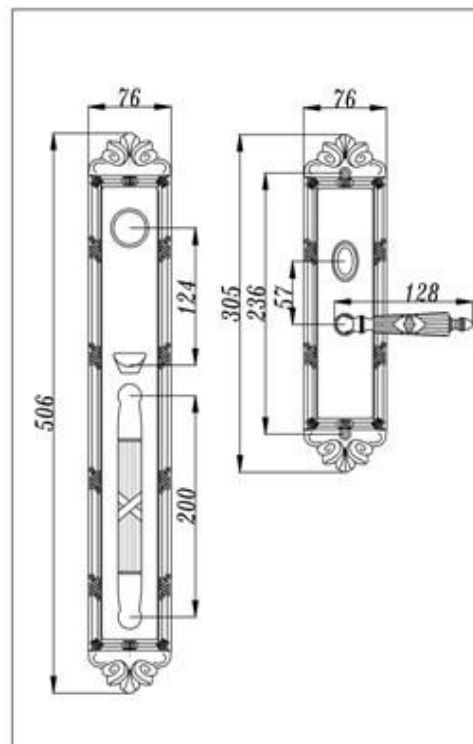

Solid Brass Handle Lock Series