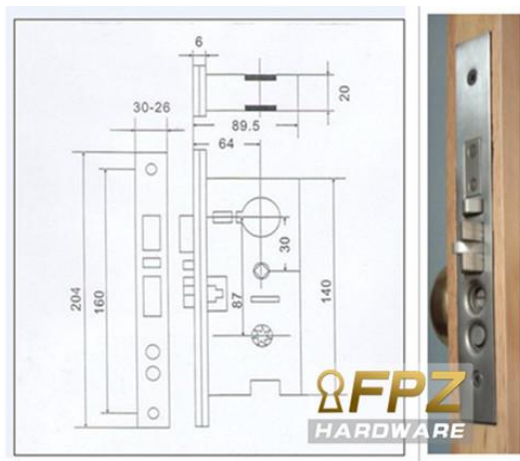

Solid Brass Handle Lock Series

Structure Illustration

This series locks are ideal for Entry of villas, apartments, commercial buildings etc.

Main material: Forged brass plates and handle

Cylinder: quality solid brass cylinder with double row pin computer keys

Keys: high quality brass material, 2.5mm thickness; 5 owner keys + 1 construction keys

Function: Entrance; Dummy; Keyed-alike; Master-key; Construction key

Finish: SN (Satin nickel), PVD (golden color), AB, AC, DAB, DAC, ORB, DRG, DBC, DYB etc

Applicable door thickness: standard: 36-52mm; narrow: 33-42mm; extra: 46-60mm.

Packing: paper box available

Lock Body

- * Solid brass deadbolt, anti-cut, secure and durable
- * Solid brass latch, anti-insert, easily reversible
- * Quality stainless steel lock body shell and high-tech Mechanism inside, more stable and higher security
- * 304 stainless steel strike and front plate

It can be with single cylinder and double cylinder

Cylinder

- * High class solid brass
- * Double row pins
- * 5 owner keys + 1 construction key
- * key thickness: 2.5mm

Function available:

- Entrance
- Dummy
- Keyed alike
- Master key
- Construction key
- Double cylinder