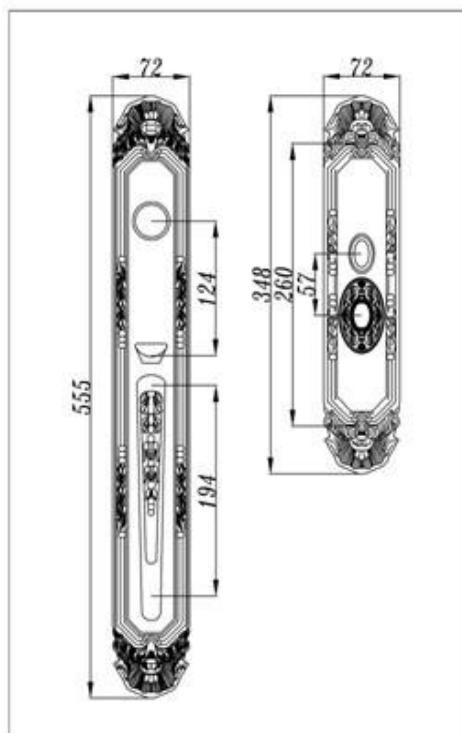

Model: 10112