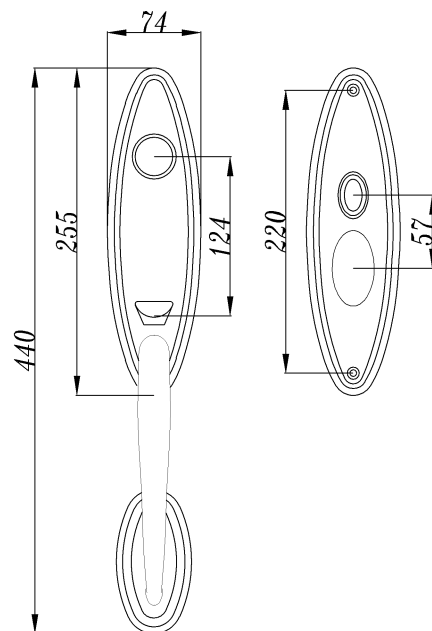

Applicable door thickness: standard: 36-52mm; narrow: 33-42mm; extra: 46-60mm.

Packing: paper box available

Lock Body

- * Solid brass deadbolt, anti-cut, secure and durable
- * Solid brass latch, anti-insert, easily reversible
- * Quality stainless steel lock body shell and high-tech Mechanism inside, more stable and higher security
- * 304 stainless steel strike and front plate

It can be with single cylinder and double cylinder

Cylinder

- * High class solid brass
- * Double row pins
- * 5 owner keys + 1 construction key
- * key thickness: 2.5mm

Function available:

- Entrance
- Dummy
- Keyed alike
- Master key
- Construction key
- Double cylinder

Model: 10106

Model: 10112

Solid Brass Handle Lock Series

Model: 10116

Model: 10121

Solid Brass Handle Lock Series

Model 10122

Model 10123