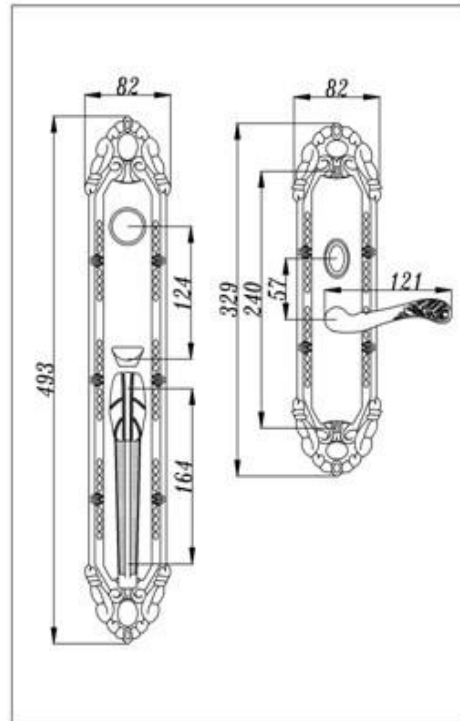

Solid Brass Handle Lock Series