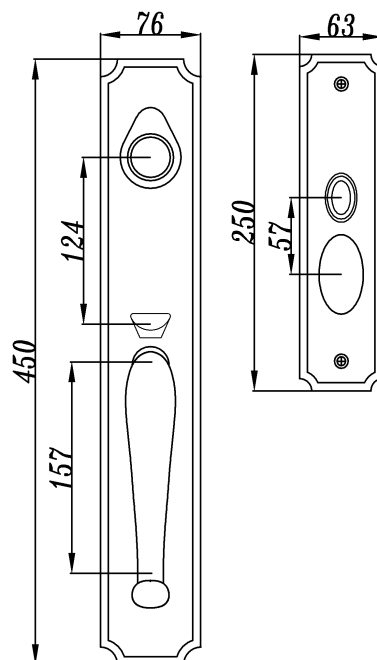

Model 10130