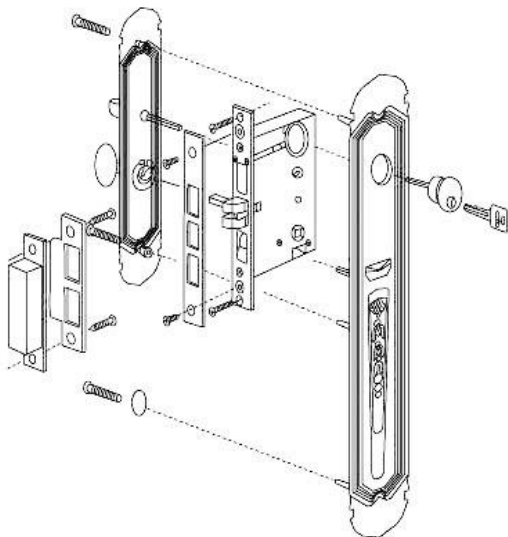

Solid Brass Handle Lock Series

Structure Illustration

This series locks are ideal for Entry of villas, apartments, commercial buildings etc.

Main material: Forged brass plates and handle

Cylinder: quality solid brass cylinder with double row pin computer keys

Keys: high quality brass material, 2.5mm thickness; 5 owner keys + 1 construction keys

Function: Entrance; Dummy; Keyed-alike; Master-key; Construction key

Finish: SN (Satin nickel), PVD (golden color), AB, AC, DAB, DAC, ORB, DRG, DBC, DYB etc

Applicable door thickness: standard: 36-52mm; narrow: 33-42mm; extra: 46-60mm.

Packing: paper box available

Lock Body

- * Solid brass deadbolt, anti-cut, secure and durable
- * Solid brass latch, anti-insert, easily reversible
- * Quality stainless steel lock body shell and high-tech Mechanism inside, more stable and higher security
- * 304 stainless steel strike and front plate

It can be with single cylinder and double cylinder

Cylinder

- * High class solid brass
- * Double row pins
- * 5 owner keys + 1 construction key
- * key thickness: 2.5mm

Function available:

- Entrance
- Dummy
- Keyed alike
- Master key
- Construction key
- Double cylinder