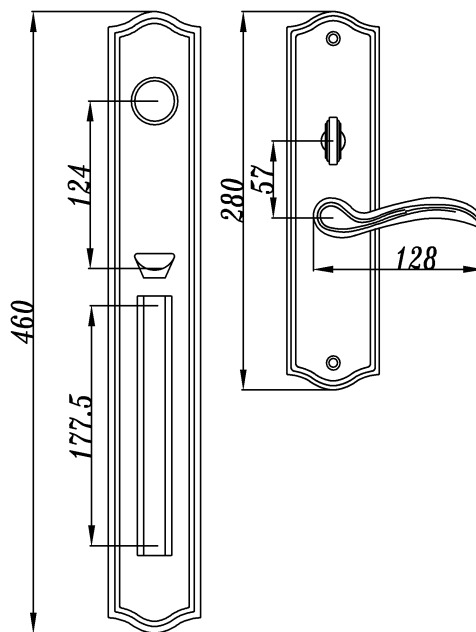

Applicable door thickness: standard: 36-52mm; narrow: 33-42mm; extra: 46-60mm.

Packing: paper box available

Lock Body

- * Solid brass deadbolt, anti-cut, secure and durable
- * Solid brass latch, anti-insert, easily reversible
- * Quality stainless steel lock body shell and high-tech Mechanism inside, more stable and higher security
- * 304 stainless steel strike and front plate

Solid Brass Handle Lock Series

Model 10124

Model 10125

Solid Brass Handle Lock Series

Model 10129

Model 10130

Solid Brass Handle Lock Series

Model 10131