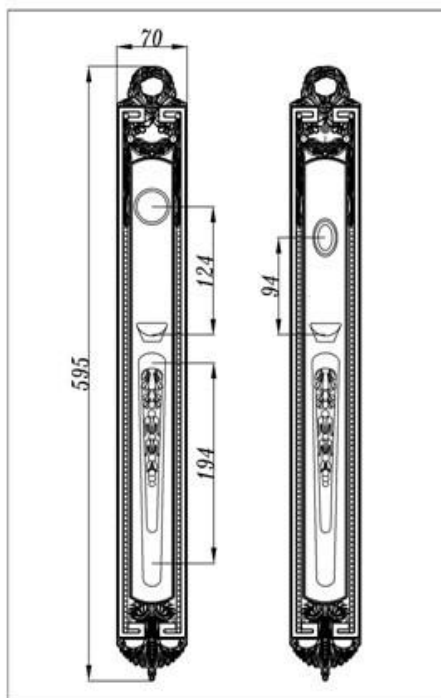

Model 10226