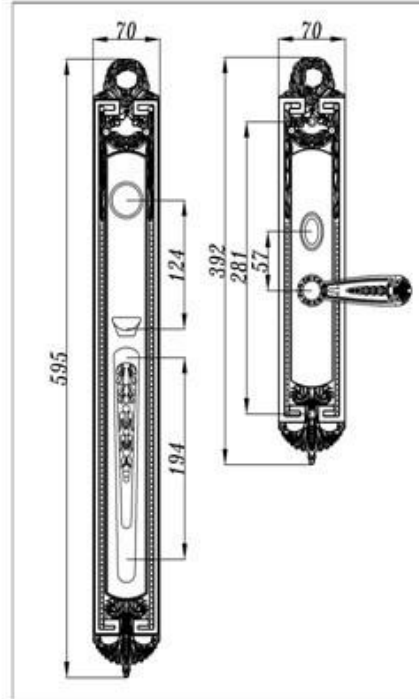

Applicable door thickness: standard: 36-52mm; narrow: 33-42mm; extra: 46-60mm.

Packing: paper box available

Lock Body

- * Solid brass deadbolt, anti-cut, secure and durable
- * Solid brass latch, anti-insert, easily reversible
- * Quality stainless steel lock body shell and high-tech Mechanism inside, more stable and higher security
- * 304 stainless steel strike and front plate

It can be with single cylinder and double cylinder

Cylinder

- * High class solid brass
- * Double row pins
- * 5 owner keys + 1 construction key
- * key thickness: 2.5mm

Function available:

- Entrance
- Dummy
- Keyed alike
- Master key
- Construction key
- Double cylinder

Model: 10106

Model: 10112

Solid Brass Handle Lock Series

Model: 10116

Model: 10121

Solid Brass Handle Lock Series

Model 10122

Model 10123