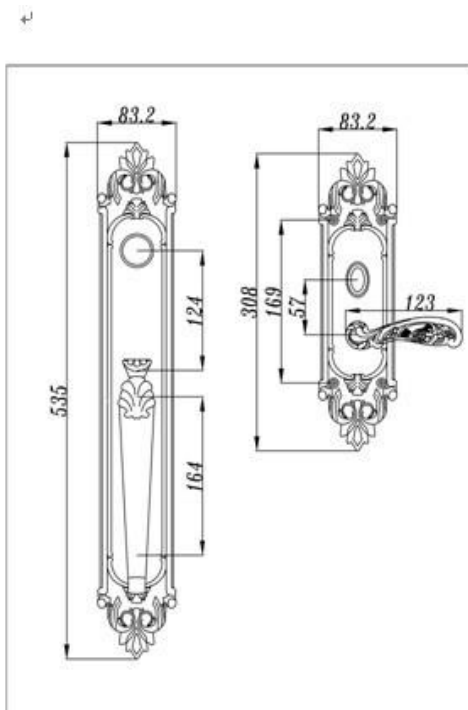

Model: 10102