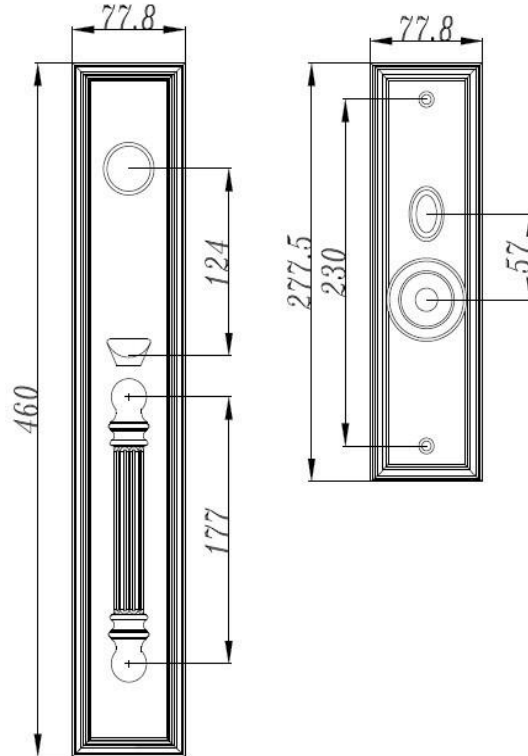

Solid Brass Handle Lock Series

Model 10124