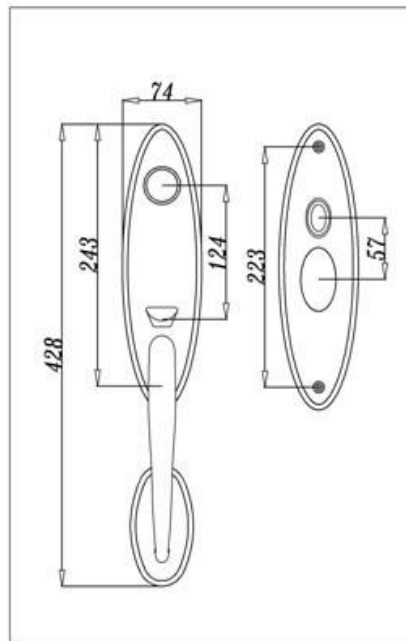

Solid Brass Handle Lock Series

Model: 10101