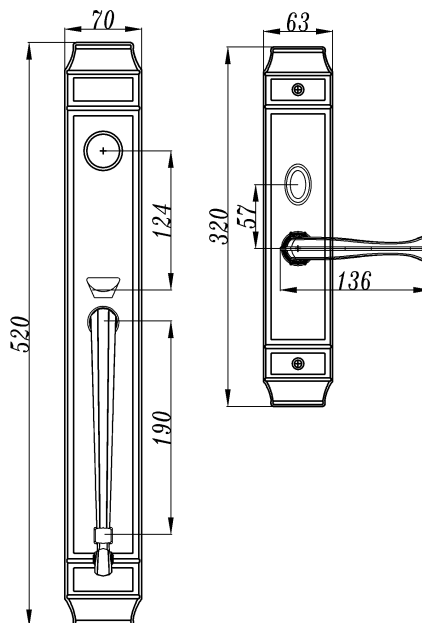

Solid Brass Handle Lock Series

Model 10133