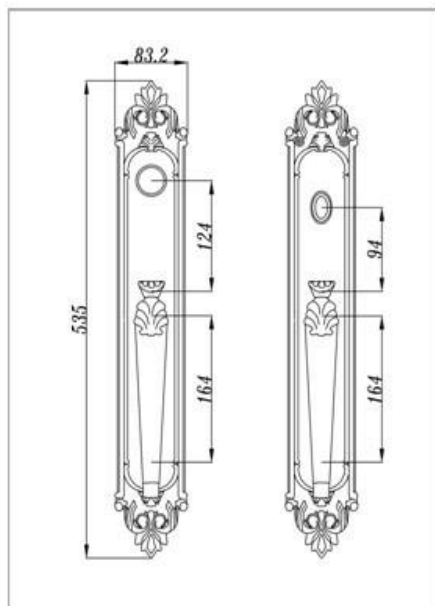

Model 10202