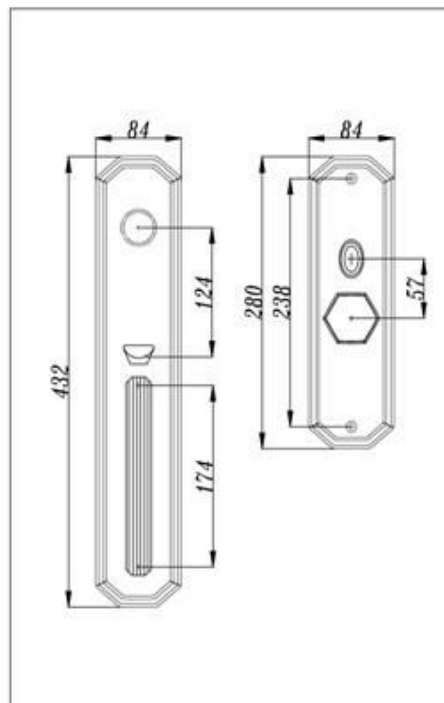

Model 10125