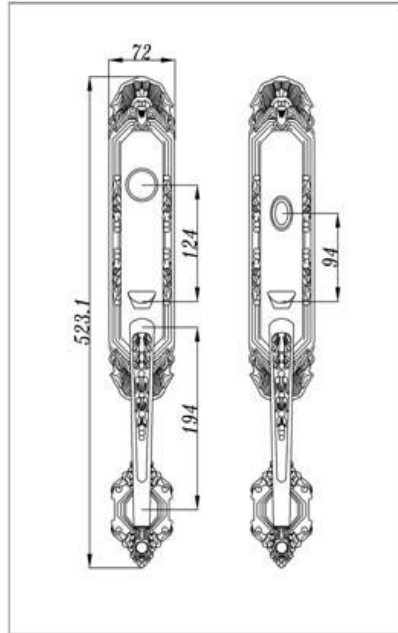

Applicable door thickness: standard: 36-52mm; narrow: 33-42mm; extra: 46-60mm.

Packing: paper box available

Lock Body

- * Solid brass deadbolt, anti-cut, secure and durable
- * Solid brass latch, anti-insert, easily reversible
- * Quality stainless steel lock body shell and high-tech Mechanism inside, more stable and higher security
- * 304 stainless steel strike and front plate

It can be with single cylinder and double cylinder

Cylinder

- * High class solid brass
- * Double row pins
- * 5 owner keys + 1 construction key
- * key thickness: 2.5mm

Function available:

- Entrance
- Dummy
- Keyed alike
- Master key
- Construction key
- Double cylinder

Model 10223

Model 10226

Solid Brass Handle Lock Series

Model 10228

Model 10229