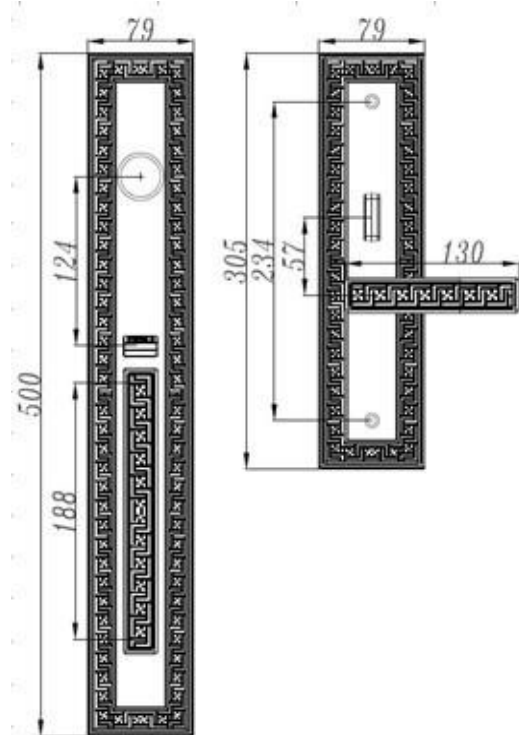

Solid Brass Handle Lock Series

Model 10129