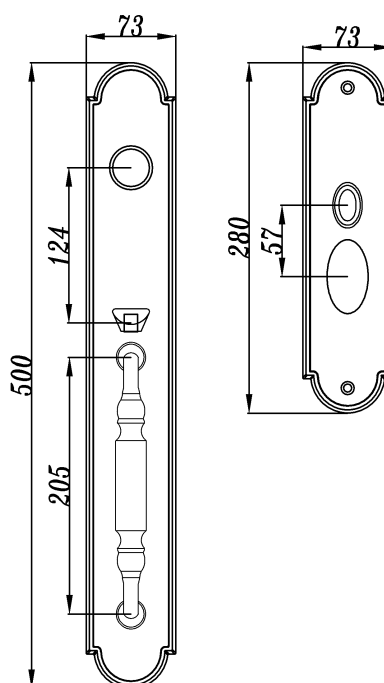

Model 10132